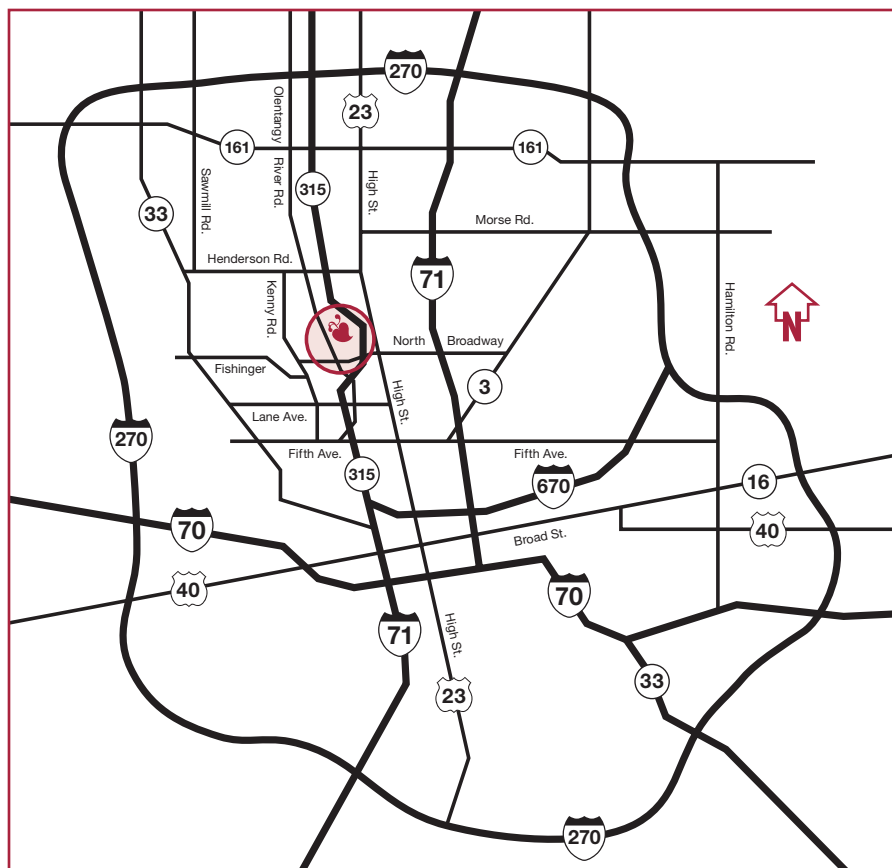

DIRECTIONS TO HEART SPECIALISTS OF OHIO

3650 Olentangy River Road • Suite 300 • Columbus, Ohio 43214

HEART SPECIALISTS OF OHIO

If northbound on Rt. 315: Take the North Broadway and Olentangy River Road exit. At the fork in the ramp, veer left to North Broadway. Turn right on North Broadway. Turn left (north) on Olentangy River Road. Follow Olentangy River Road to 3650.

If southbound on Rt. 315: Take the North Broadway and Olentangy River Road exit. Stay in the right lane. Turn right on Olentangy River Road, and proceed to 3650.

We are located in the Commerce National Bank Building. (second driveway on right from the Rt. 315 off ramp)

See details on reverse side.

HEART SPECIALISTS OF OHIO

**3650 Olentangy River Road
Suite 300**

(Commerce National Bank Building)

FREE PARKING